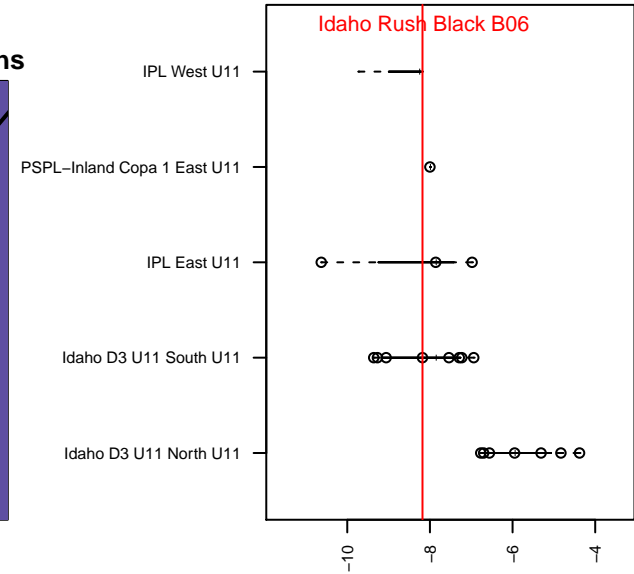

Idaho Rush Black B06

Idaho Rush Soccer
 Boise, ID
 B06 total strength=473
 attack=0.55 defense=0.19
 fall league = Idaho D3 U11 South U11
 spr league = Spr Idaho D3 U11 South

alt names used:
 IDAHO RUSH BLACK (2006) (ID)
 IDAHO RUSH BLACK (2006)
 IDAHO RUSHBLACK (2006)
 IDAHO RUSH BLACK (2006)
 IDAHO RUSH BLACK (2006) (ID)
 IDAHO RUSH BLACK (2006) (ID)

Venues played:
 2016 Idaho D3 U11 South U11
 2016 GEM State Challenge U11B Silver West l
 2016 FC Nova Fall Showcase U11
 2016 Spr Idaho D3 U11 South
 2016 Canyon Rim Classic U11 B U11
 2016 ID Directors Cup U11B West U11

**attack and defense variance (black dot)
relative to other teams
and top 10 in region**

**attack and defense rating
relative to others at age
and all opponents in last 13 months**

Performance relative to 13 month average