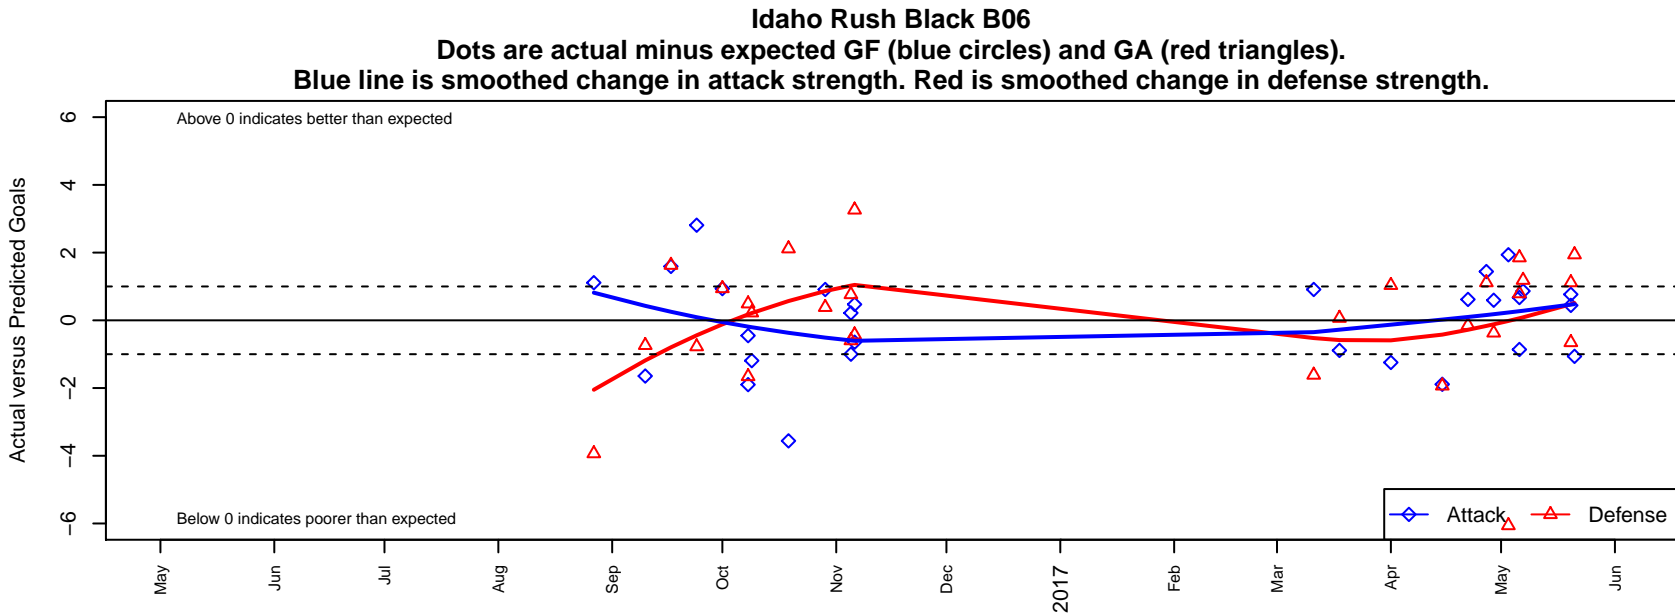

Idaho Rush Black B06

Idaho Rush Soccer
 Boise, ID
 B06 total strength=473
 attack=0.55 defense=0.19
 fall league = Idaho D3 U11 South U11
 spr league = Spr Idaho D3 U11 South

alt names used:
 IDAHO RUSH BLACK (2006) (ID)
 IDAHO RUSH BLACK (2006)
 IDAHO RUSHBLACK (2006)
 IDAHO RUSH BLACK (2006)
 IDAHO RUSH BLACK (2006) (ID)
 IDAHO RUSH BLACK (2006) (ID)

**attack and defense variance (black dot)
relative to other teams
and top 10 in region**

**attack and defense rating
relative to others at age
and all opponents in last 13 months**

Performance relative to 13 month average